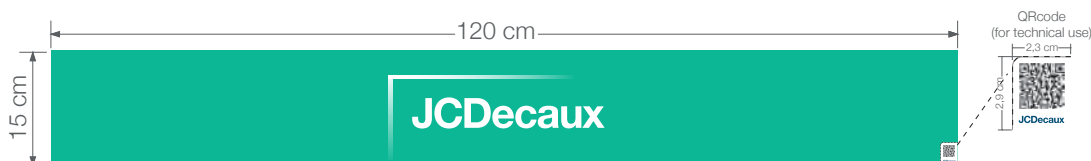

Rooftop Banner

120 x 15 cm

JCDecaux Metro Bus Tram

13/01/2022

Technical Specifications

Quality - size

- Size: 120 x 15 cm
- Technical data:
Black-backed adhesive vinyl poster

Direct link to template:

<https://www.jcdecaux-belux.com/fr/gabarit-mbt/rooftop-banner-120x15-10>

Standards and file types

High resolution PDF files (300dpi, version 1.5 or lower), scale 1:1, containing a 5 mm bleed area in accordance with the available templates.

- Format : 120 x 15 cm
- Données techniques :
Affiche vinyle adhésif dos noir

Lien direct vers le gabarit :

<https://www.jcdecaux-belux.com/fr/gabarit-mbt/rooftop-banner-120x15-10>

Normes et type de fichiers